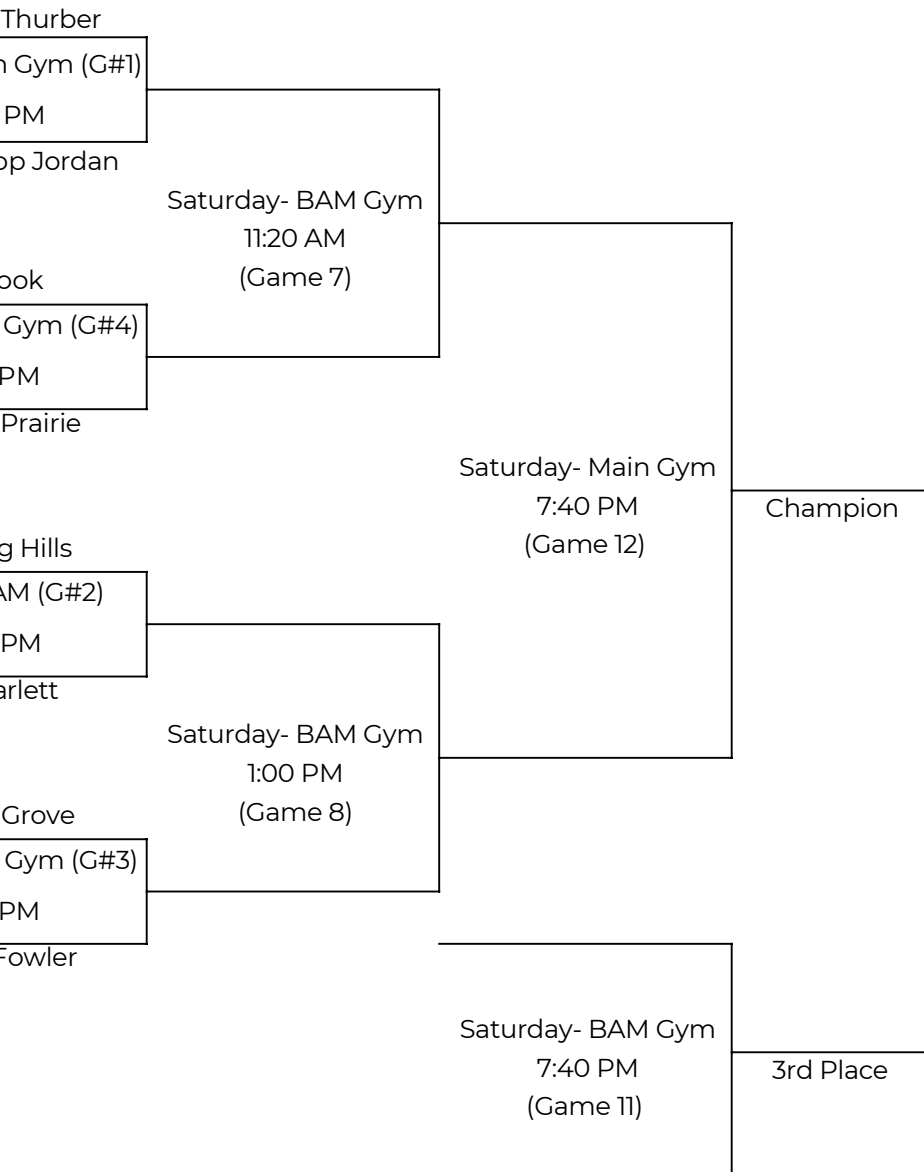

BASKETBALL TOURNAMENT

JANUARY 1ST- MEN'S DRAW