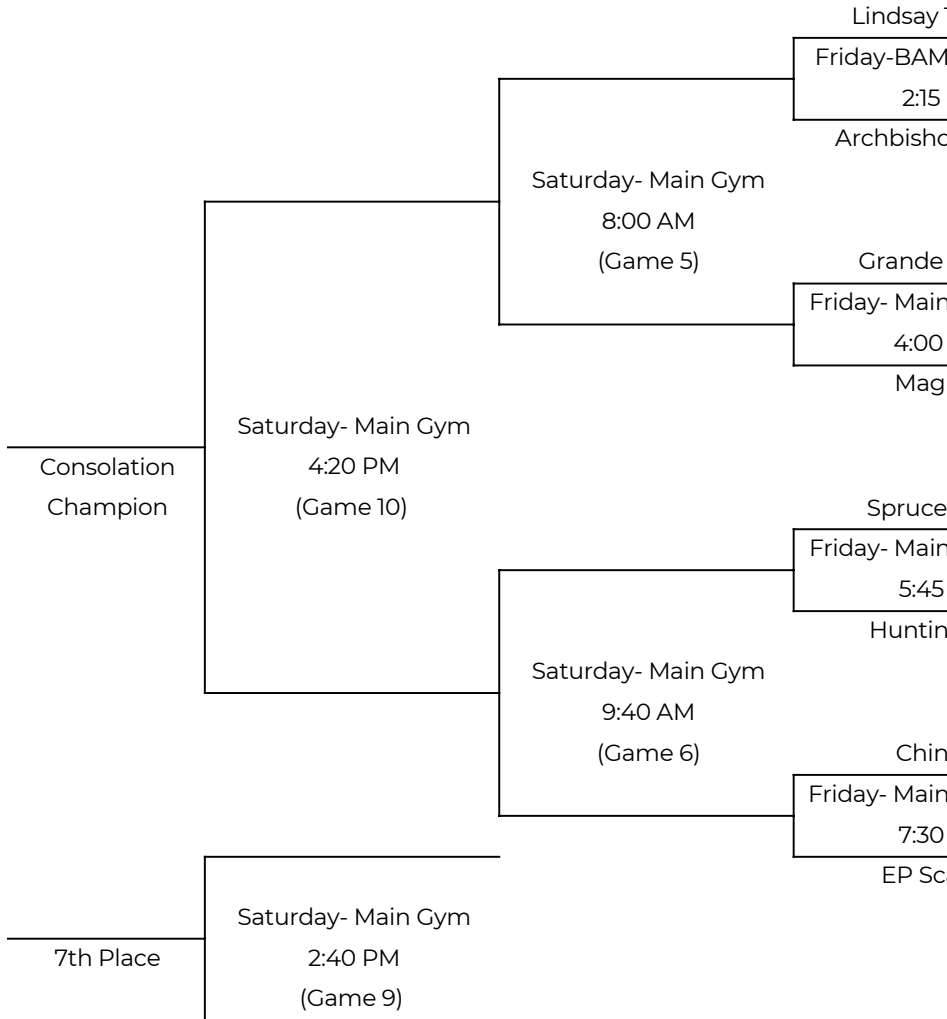

LINDSAY THURBER SENIOR JANUARY 31ST & FEBRUARY