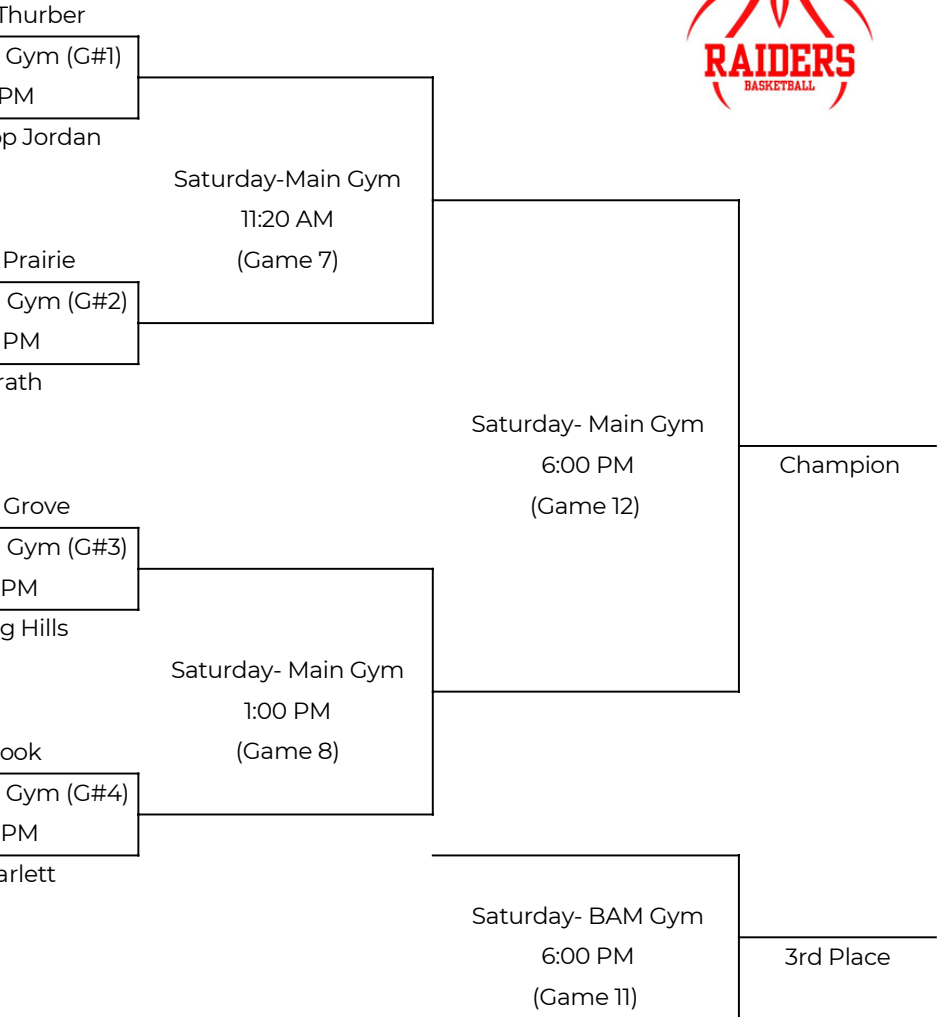

BASKETBALL TOURNAMENT

JANUARY 1ST- WOMEN'S DRAW

ARCHBISHOP JORDAN SCOTS

#	NAME	GRADE	POSITION	HEIGHT
12	Johnny Royer	11	Guard	6'
17	Simon Leung	12	Guard	6'
21	Taylor Njogu	12	Guard	6'3"
24	Cole Kasha	12	Forward	6'2"
26	Tyler Minarchi	12	Forward	6'3"
35	Jack Zilm	11	Guard	5'11"
36	William Klinck	12	Forward	6'3"
37	Eamon Jewel	12	Forward	6'2"
50	Josh Thompson	12	Forward	6'4"
52	Kobe Carr	12	Forward	6'3"
58	Braden Healey	11	Guard	5'11"
Head Coach: Steve Flowers		Assistant Coach: Neil DeChamplain		
Assistant Coach: Ben Streadwick		Assistant Coach: Neil Healy		
Teacher Advisor: Elaine Healy		Teacher Advisor: Marc St Jean